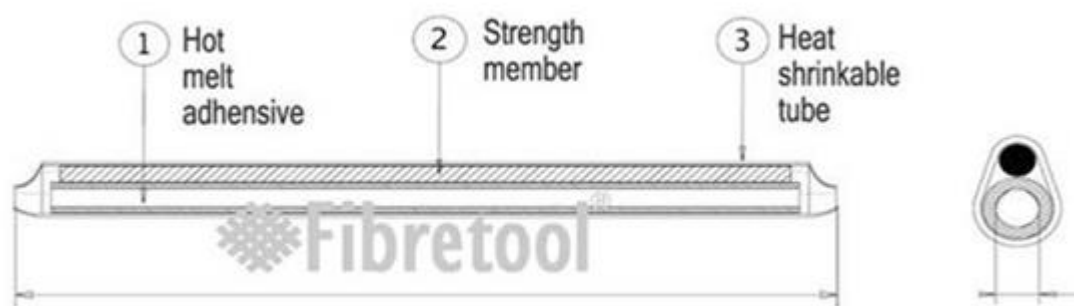

Battery type – 6-cell, Li-ion polymer

Carry Case: Black padded Nylon bag

RFQ 1488-24

Specifications

- Protects spliced bare optic fibers from breakage and stress.
- Protects bare fiber joints from dust and humidity.
- Provides strength and durability to fiber joints.
- Single Fiber Protection Sleeve TK-15.
- 60mm length.
- Heat-shrinkable outer coating made of polyethylene.
- Built-in stainless steel rod for rigidity.
- Packaging of 100.